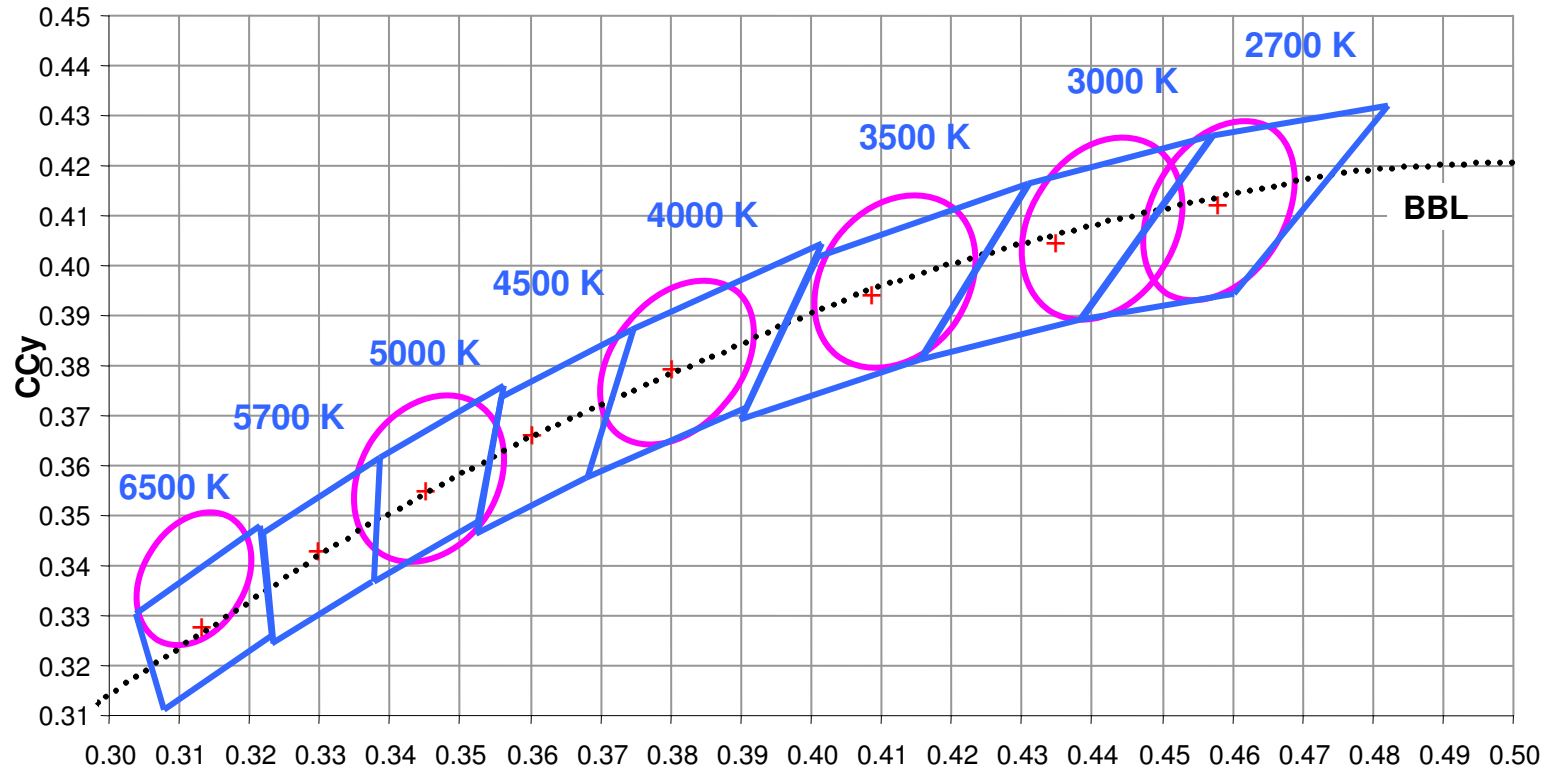

# Proposed ANSI Chromaticity Standard

- ANSI Fluorescent Lamp Standard
- Proposed ANSI 78.377A LED Standard

# Proposed ANSI Chromaticity Standard v. Cree

- Cree Standard Chromaticity Binning
- Proposed ANSI 78.377A LED Standard