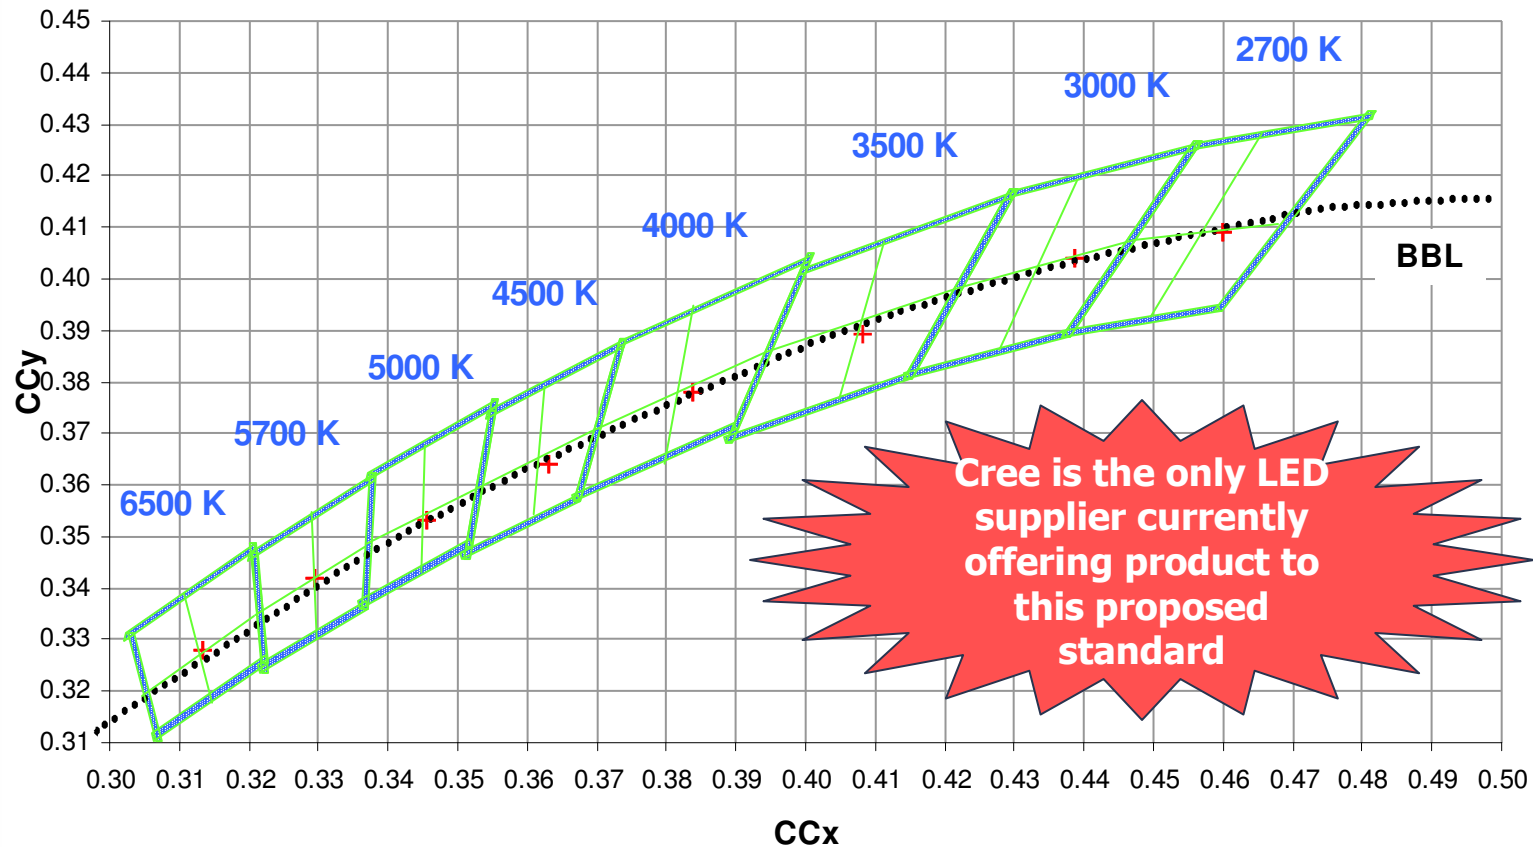

# Proposed ANSI Chromaticity Standard

- ANSI Fluorescent Lamp Standard
- Proposed ANSI 78.377A LED Standard

# Proposed ANSI Chromaticity Standard v. Cree

- Cree Standard Chromaticity Binning
- Proposed ANSI 78.377A LED Standard